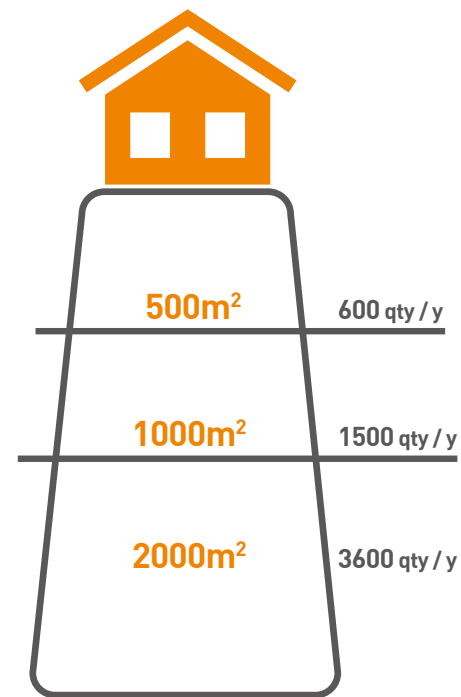

MPMC World® Franchise System

With MPMC strong support, you have nothing to worry about

- Least initial fee, most beneficial to the supply chain;
- Help you set up a local factory to realize the production capacity of MPMC standard products and personalized custom products;
- Train your staff regularly ,improve product quality and production technology level;
- Use MPMC's brand influence to help you achieve your business goals;
- Using the most favorable MPMC supply chain system to achieve win-win cooperation and achieve progressive profitability.

Flexible Plant in sizes.

Capable of producing and processing