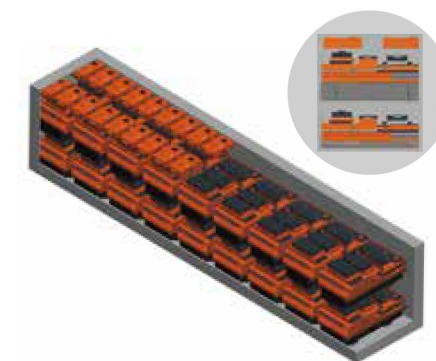

Separate canopies available! Package drawing

▲ 120kw standby Model
18 sets of sheet metal parts can be loaded in 40GP container