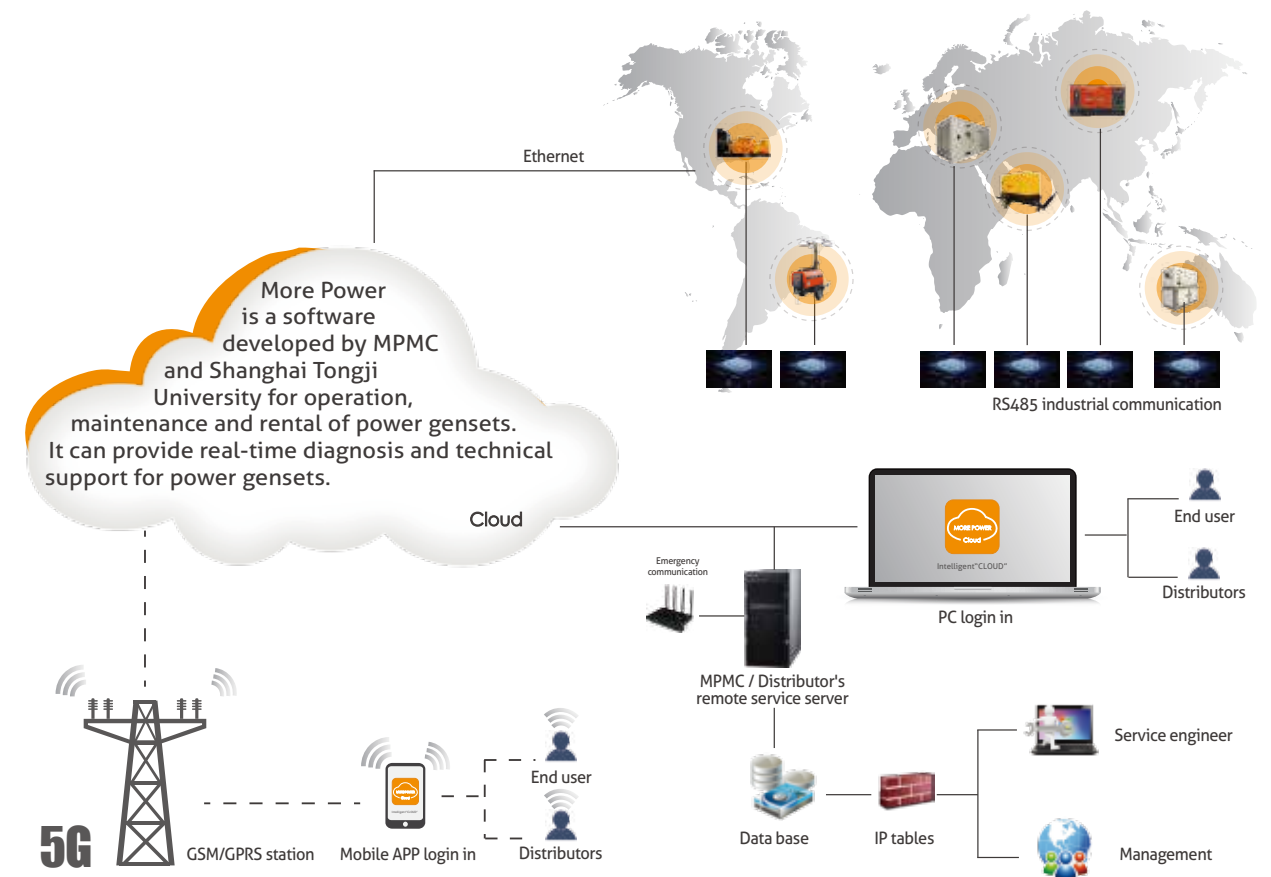

SOLAR & BATTERY

WIND & SOLAR & BATTERY

WIND & SOLAR & BATTERY

SOLAR & BATTERY

MICRO WIND TURBINE

MICRO WIND TURBINE

WIND IS INFINITE

Customer focus

CRM、PLM、ERP、OA、MES and management system

Internet Intelligent "More Power" Remote Service System

Support all the international branded controllers
 RS485 industrial communication
 GSM/GPRS network communication
 GPS satellite system

MPMC Cooperated with Tongji University and developed "More Power" cloud system which focused on the generator sets health management for operation, maintenance and rental.

More Power system includes global intelligent remote control, hierarchical management, multi-language instant messaging, after-sales service, spare parts online orders and other types of data collection. It supports PC and mobile APP.