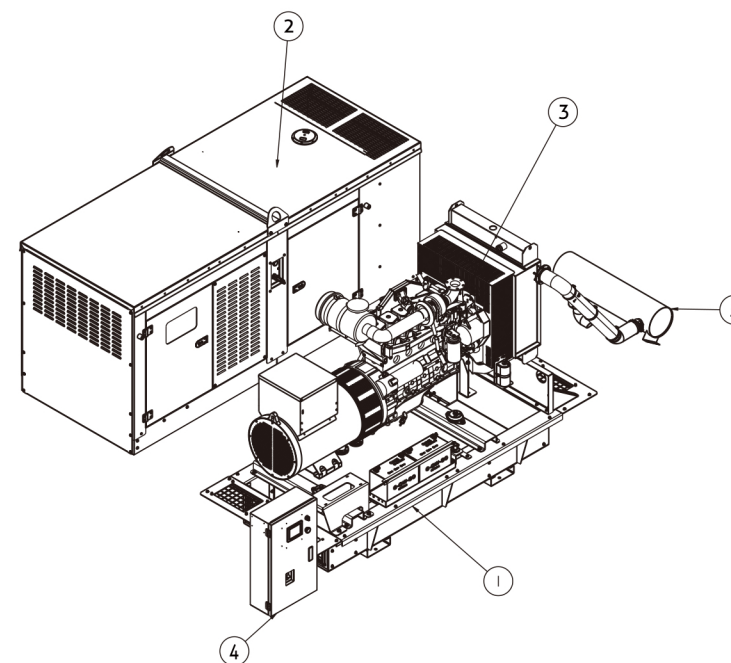

Separate canopy and base available

Different parts in flat packages to save transportation fee.

1. Chassis assy.
2. Canopy
3. Engine+alternator assy.
4. Side-stand control cabinet
5. Exhaust assy.